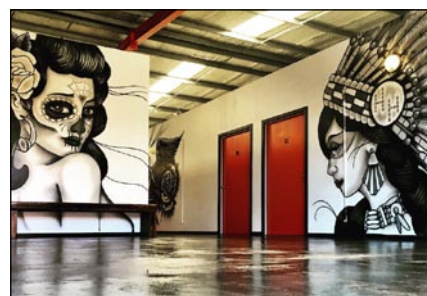

THE HEN HOUSE

Osborne Park - Tel 0407 442 726
<https://thehenhouse.com.au/>

A unique warehouse event space, consisting of two exceptional venues, amazing artwork and awesome vibes. This warehouse venue is perfect for private parties, corporate events or weddings – a venue space with a unique difference.