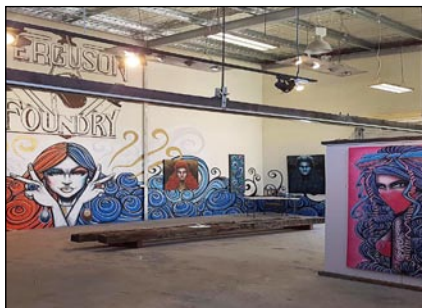

STUDIO 281

Maylands - Tel 9271 0922
<http://studio281.com.au/ferguson-foundry>

A versatile, purpose-built creative space, that is suited for events ranging from exhibitions to workshops, corporate functions and private parties. It has a rustic charm that will draw you in.